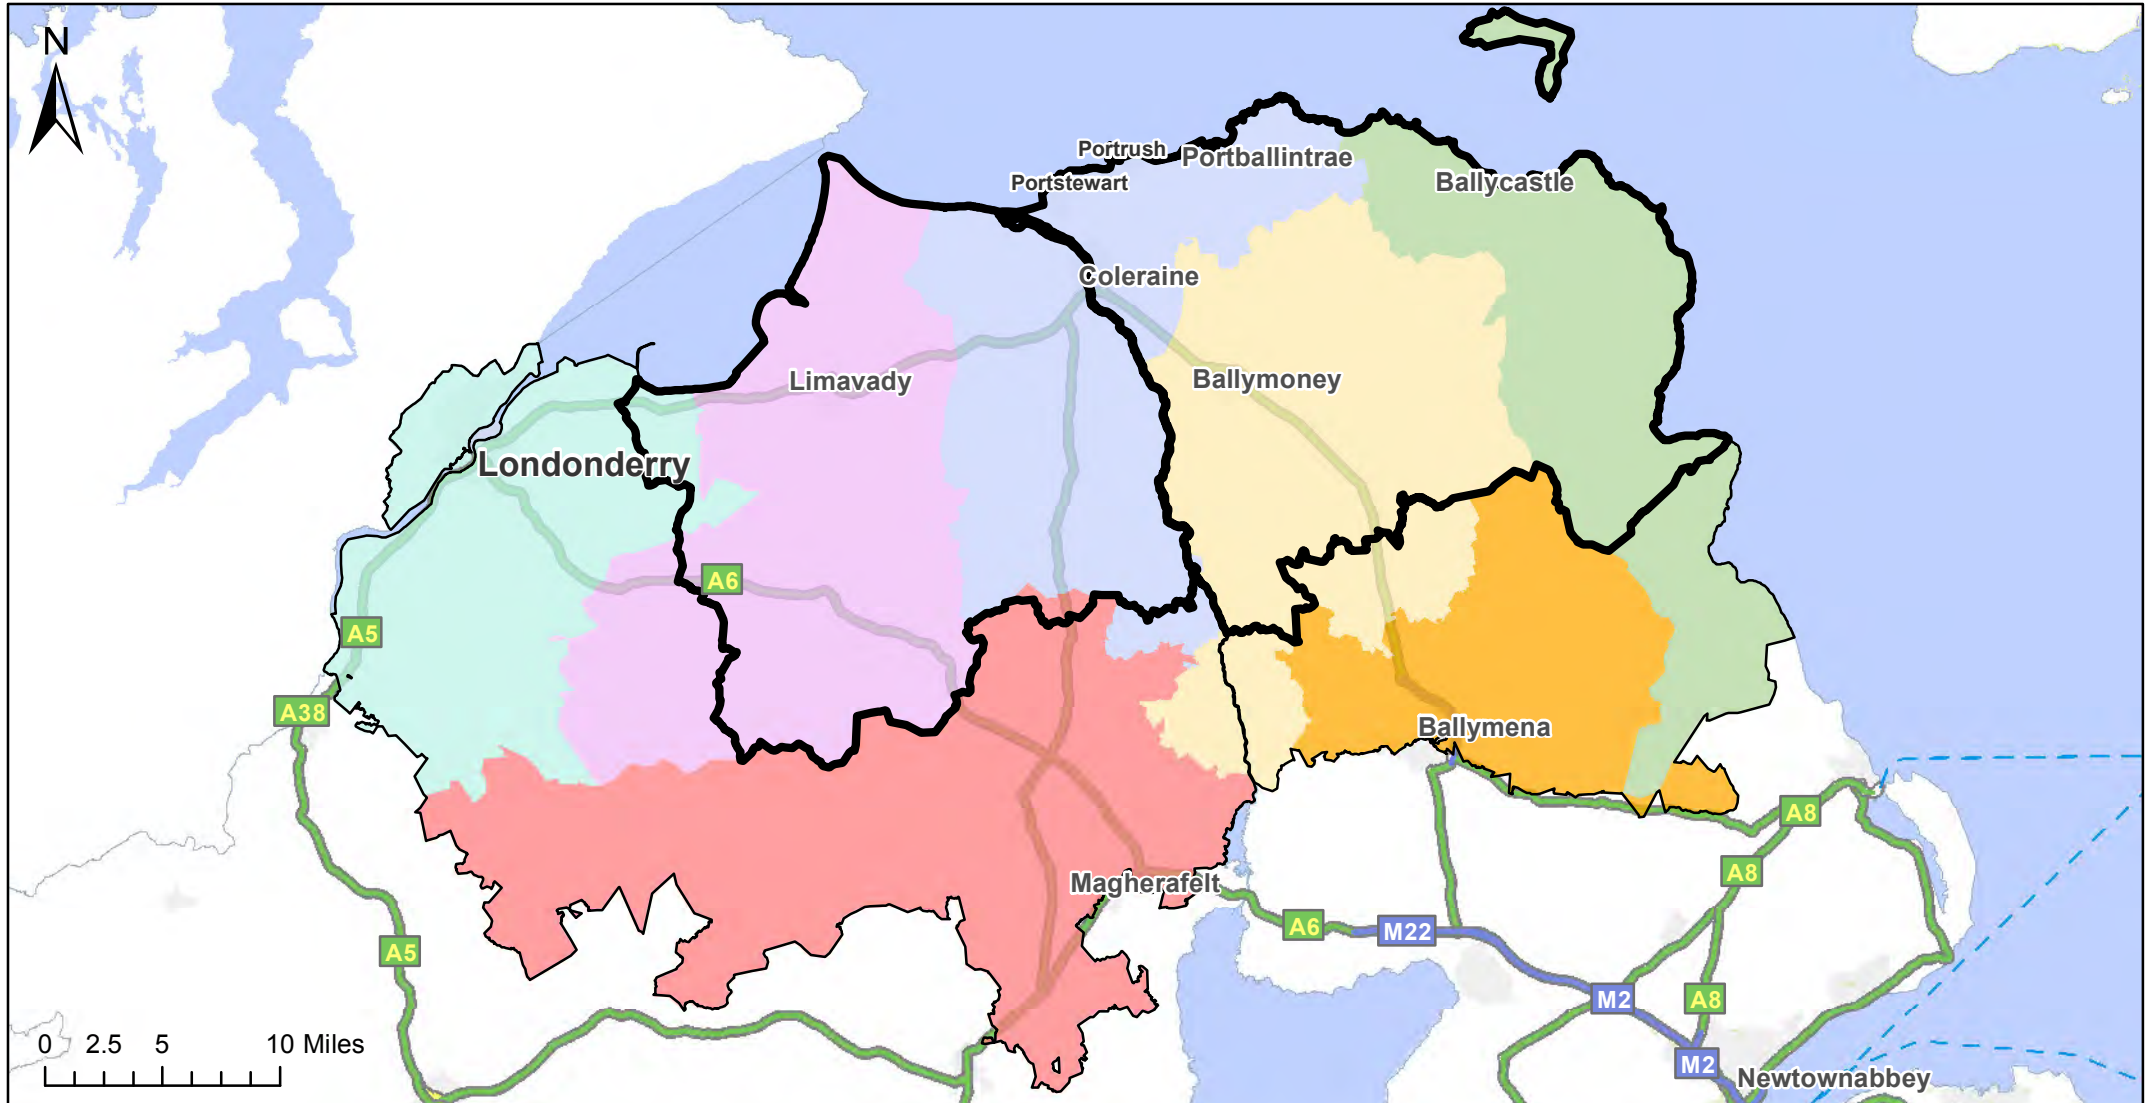

Retail and Commercial Leisure Capacity Study

Causeway Coast and Glens Borough Council

Local Development Plan 2030

Study Area Zones

- Zone 1 | Limavady
- Zone 3 | Ballymoney
- Zone 5 | Ballymena
- Zone 7 | Londonderry
- Zone 2 | Coleraine
- Zone 4 | The Glens
- Zone 6 | Magherafelt
- Causeway Coast and Glens Borough