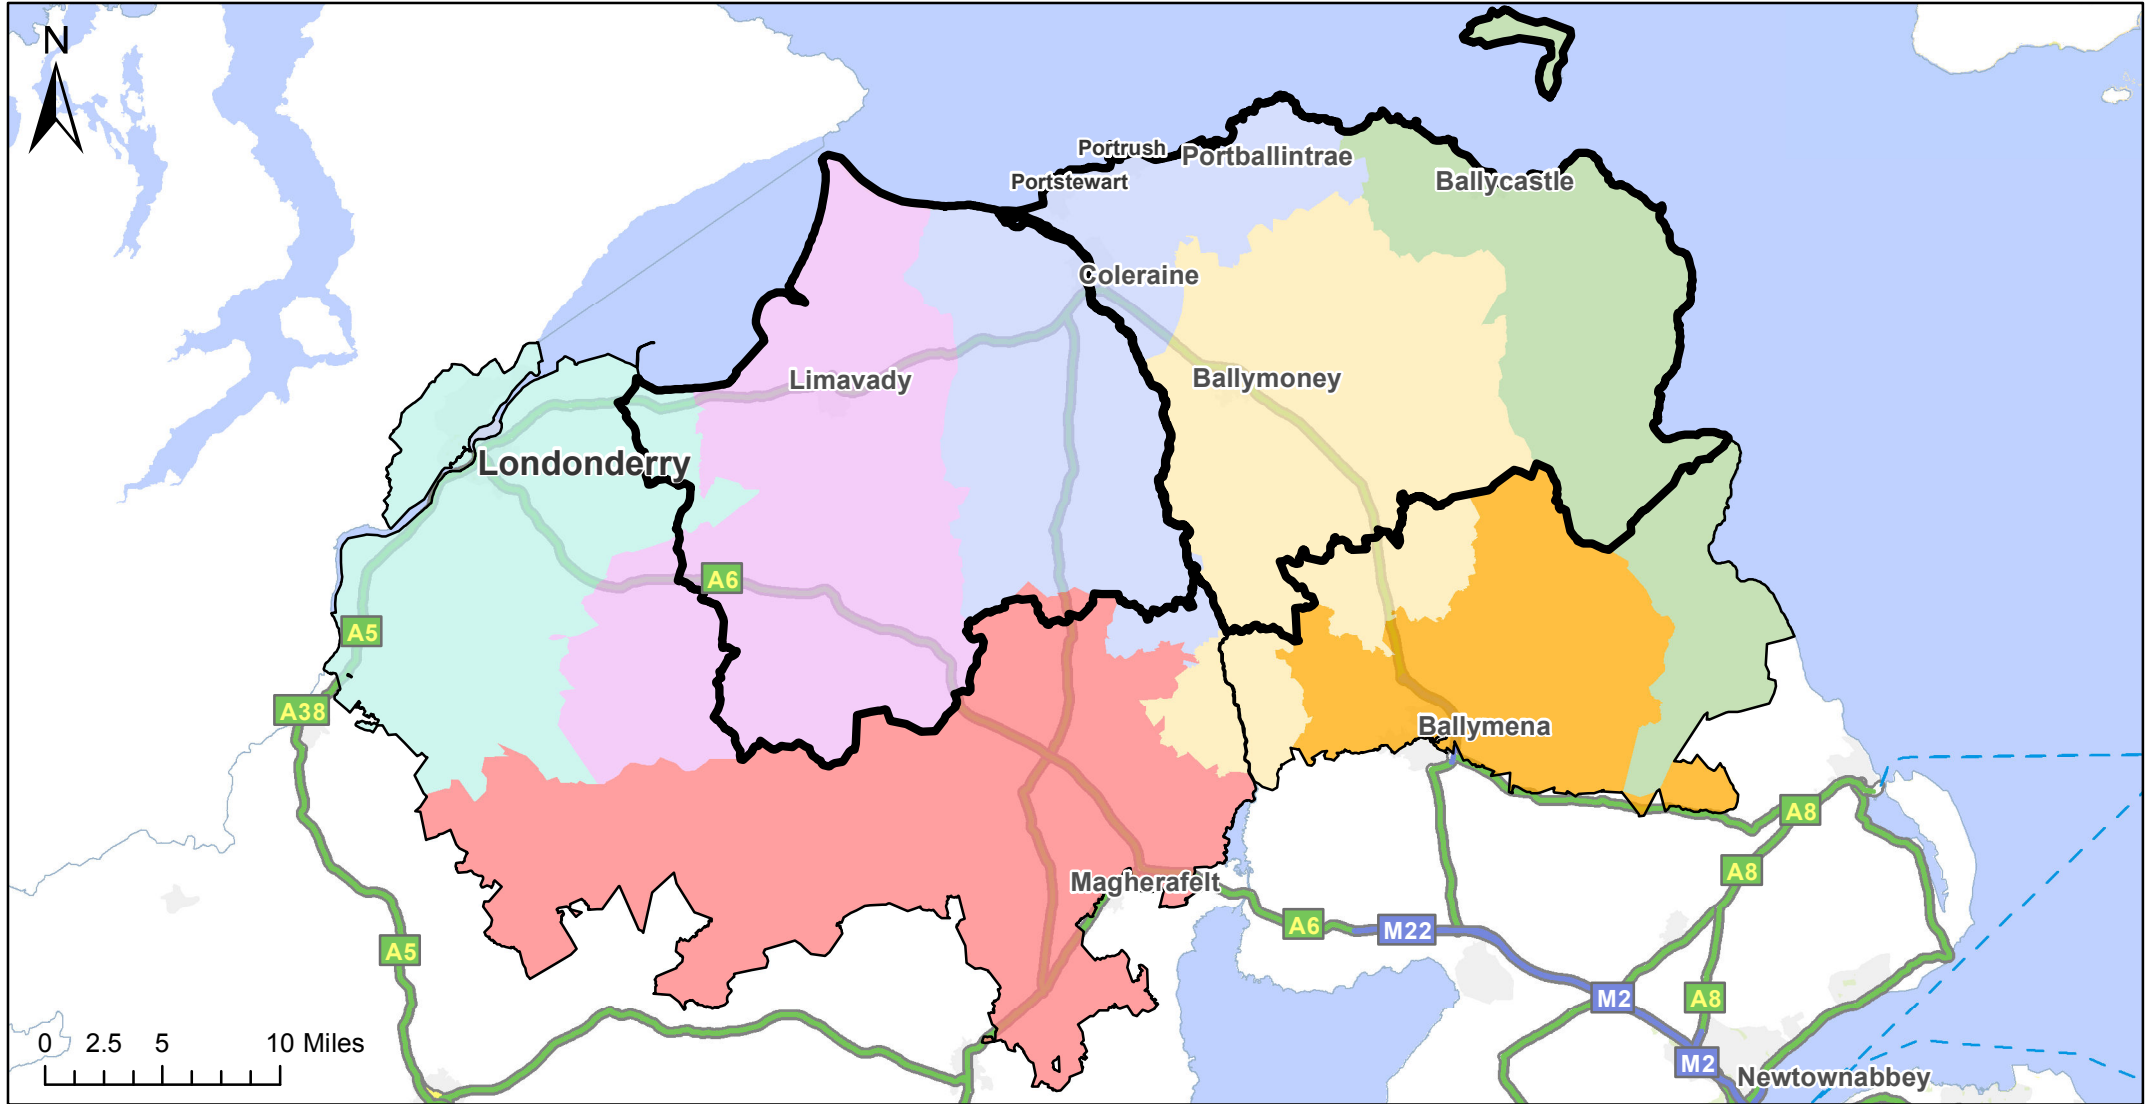

Retail and Commercial Leisure Capacity Study

Causeway Coast and Glens Borough Council

Local Development Plan 2030

Study Area Zones

- Zone 1 | Limavady
- Zone 3 | Ballymoney
- Zone 5 | Ballymena
- Zone 7 | Londonderry
- Zone 2 | Coleraine
- Zone 4 | The Glens
- Zone 6 | Magherafelt
- Causeway Coast and Glens Borough