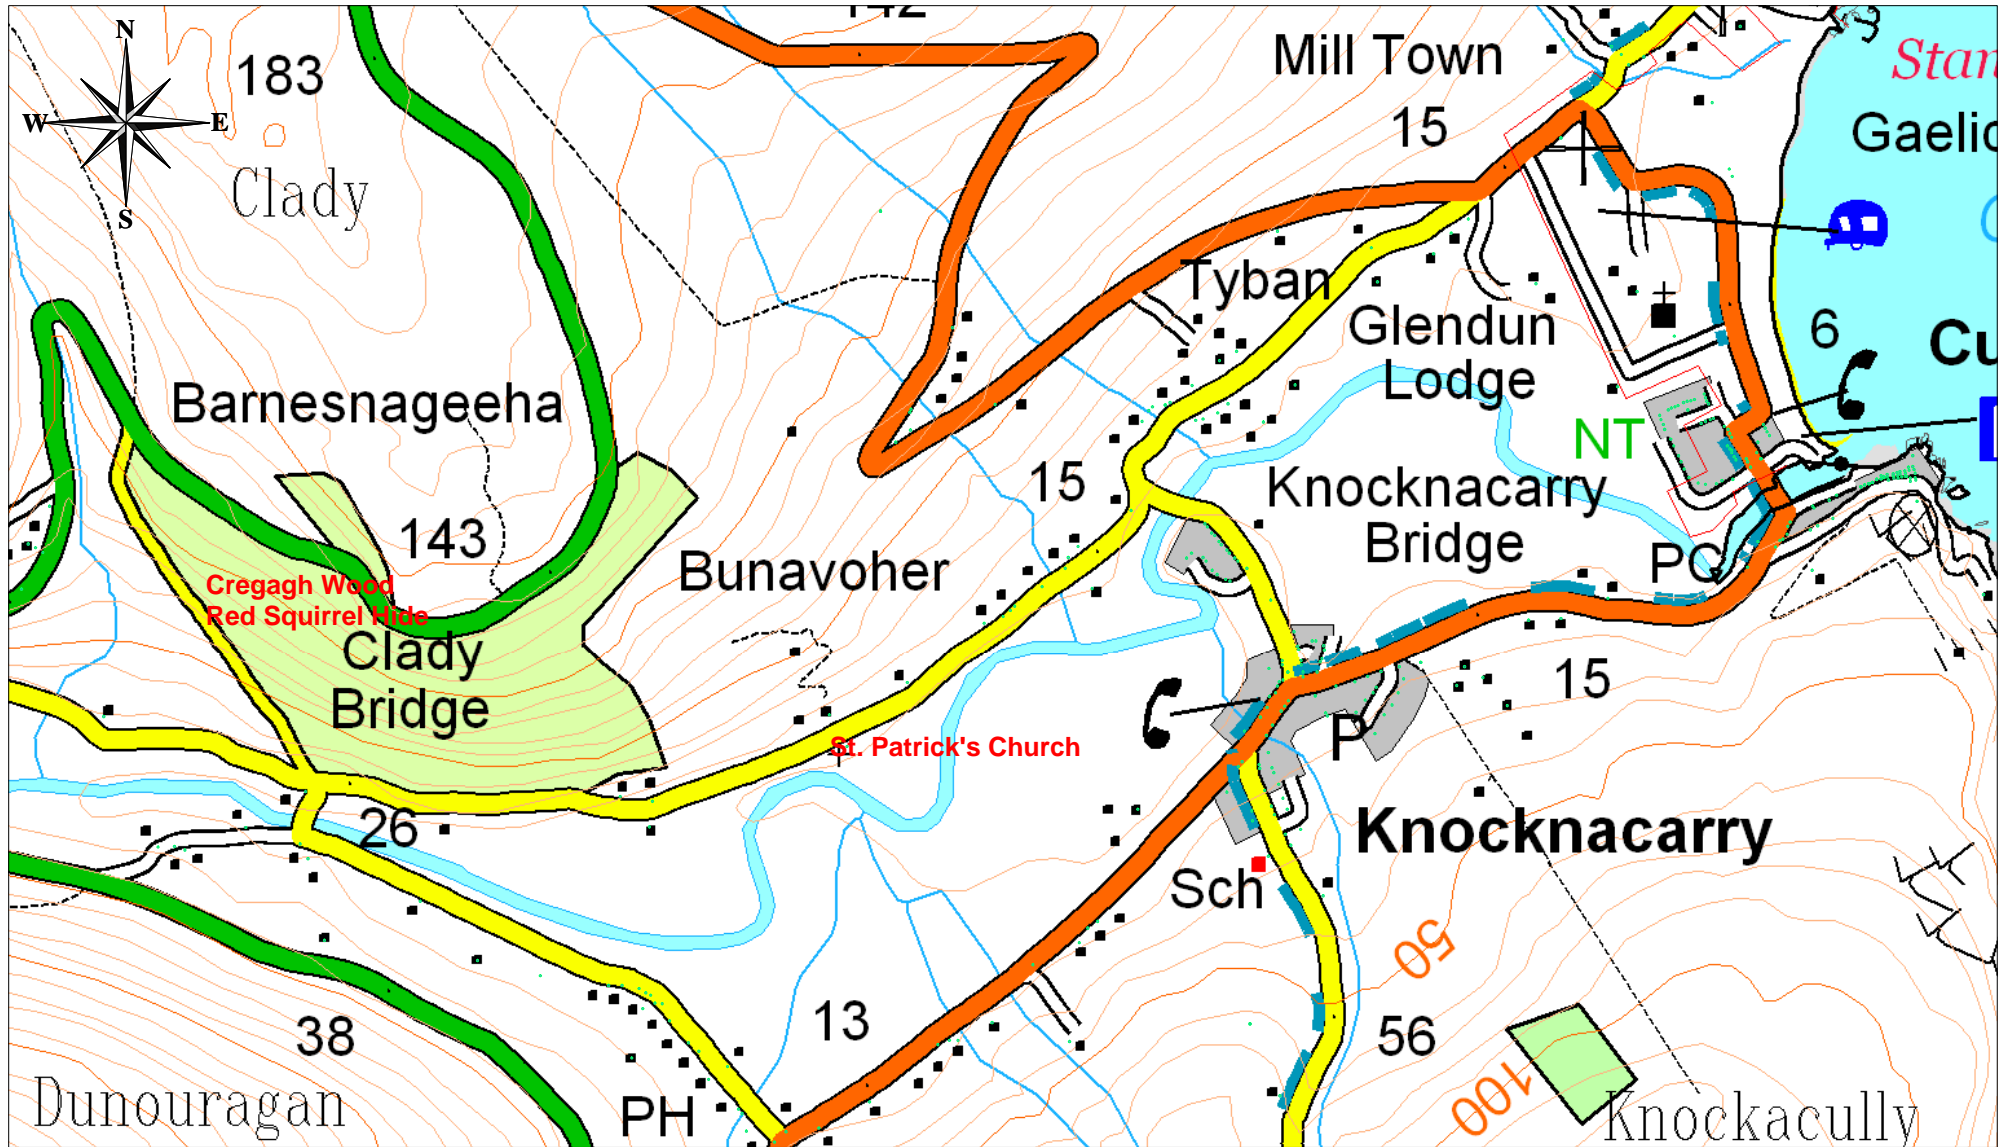

Cregagh Wood Location Map

Moyle District Council
Sheskburn House,
7 Mary Street,
Ballycastle,
Co. Antrim,
BT54 6QH

Land &
Property
Services

Reproduced from Ordnance Survey of Northern Ireland's data with the permission of the Controller of Her Majesty's Stationery Office.

© Crown copyright and database rights
NIMA CS & LA 156

Date:

Scale: