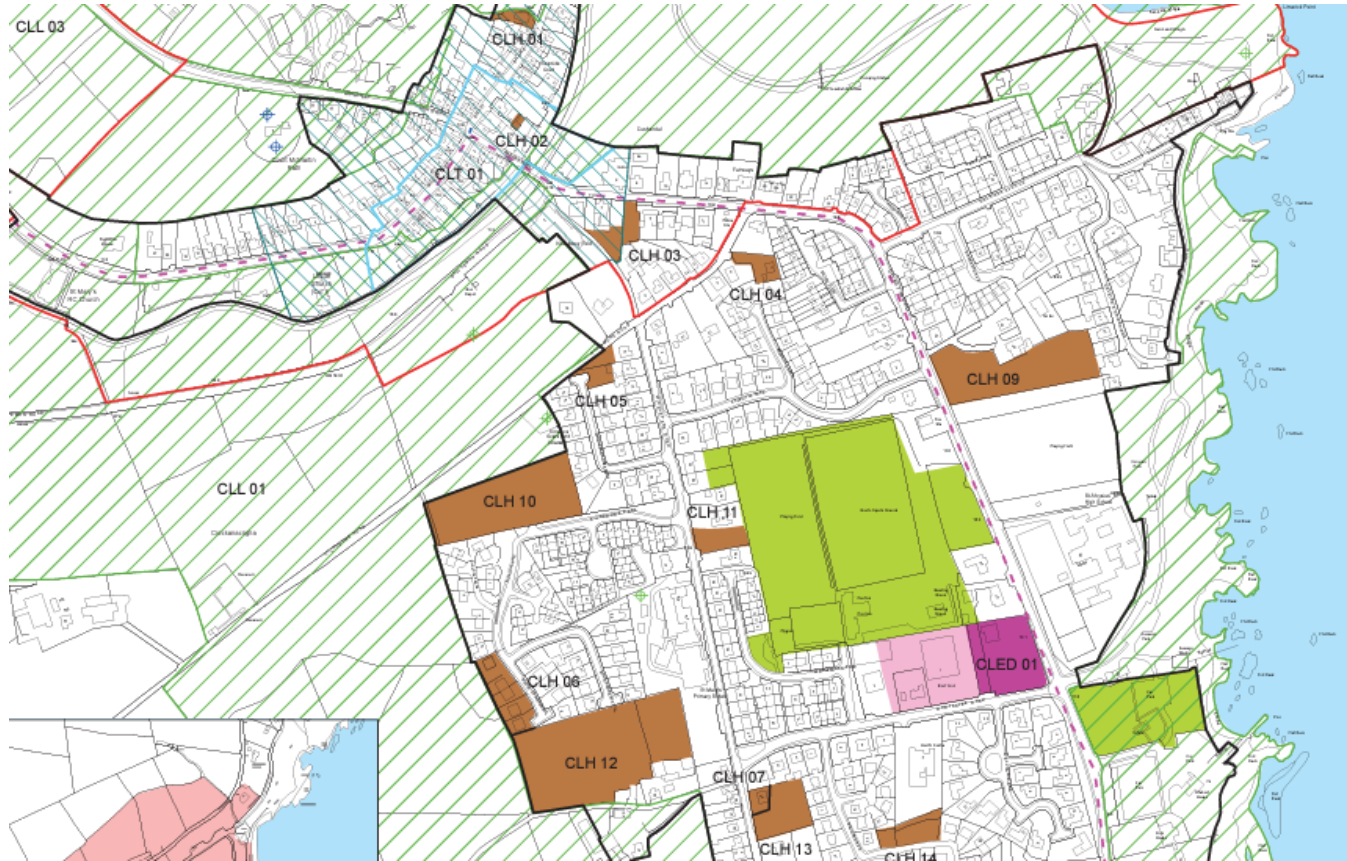

Causeway
Coast & Glens
Borough Council